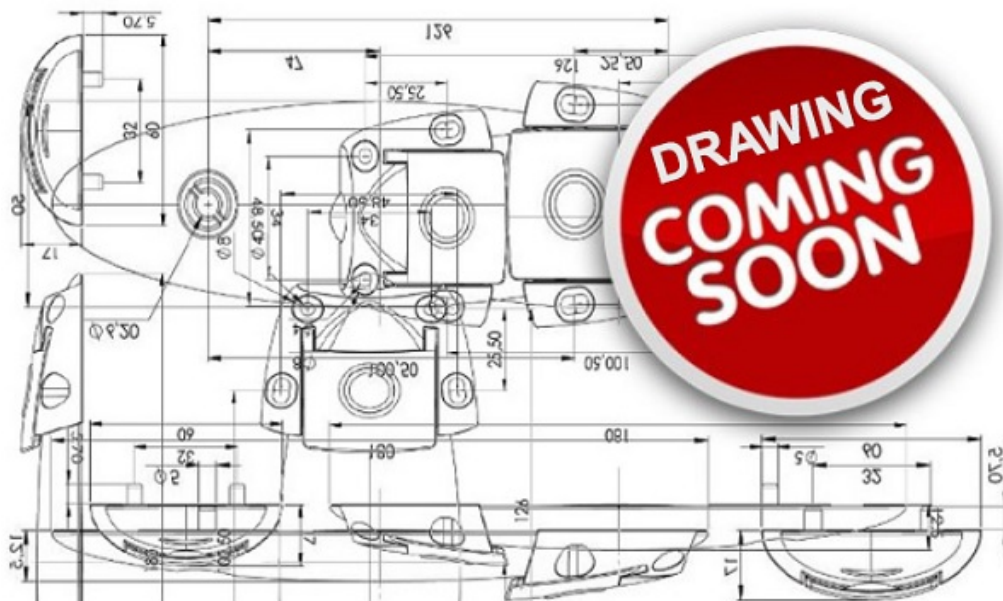

PRODUCT SHEET

Description:

Pad Eye Bracket, 18mm High, cc 40mm, ø5mm Screw Hole, SS 316

Item number:

04.03.620-1

Units	Box	Carton	HS Code	Barcode
Pcs.	1	1000	8302420090	 5704866002639

SISO A/S

Mileparken 11
DK-2740 Skovlunde
Denmark
VAT: DK 24786013